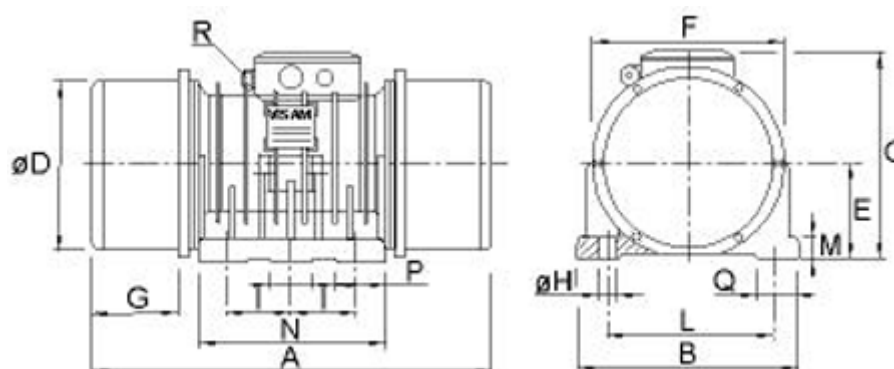

Data Sheet

Article number: 310101950004200

Description: Vibrator motor SPV - 50 83.0 B 760kgcm
1500 o/m 9500kg 7,8kW 3x230-400V 50hz

Measures

A = 731	L = 380
B = 456	M = 50
C = 456	N = 400
d = 410	Number H = 6
E = 225	P = 130
G = 118	Q = 100
H = 32	R = M25x1,5 + M16x1,5TH
I = 130	